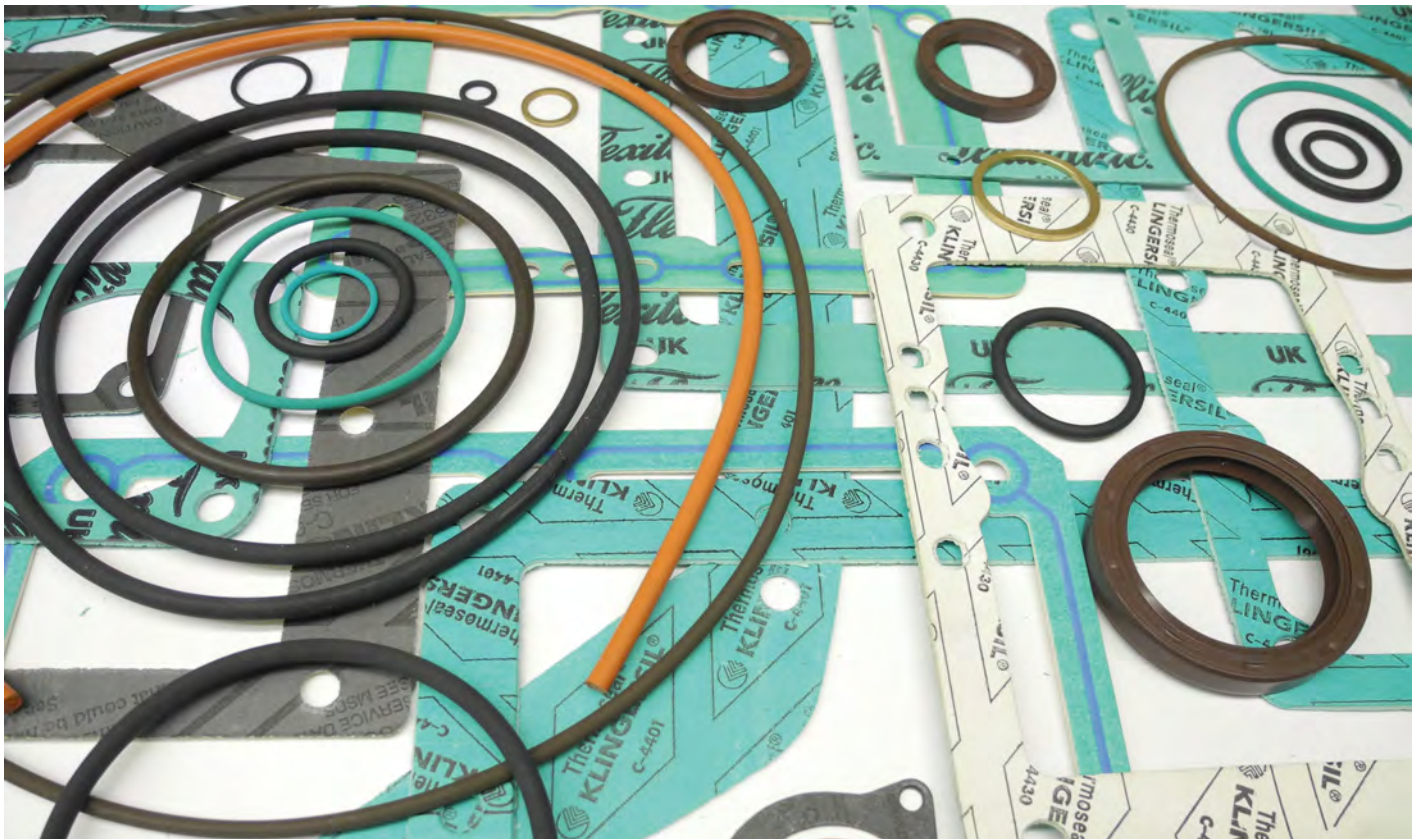

BUSCH R5 SERIES

GASKET KITS

PUMP MODEL NUMBER	BUSCH PART NUMBER	CATALOG PART NUMBER
RA/RC.0010,0016	990.043.00	BUGK-10/16
RA/RC.0012,0021	990.050.02	BUGK-12/21
RA/RC.0025,0040	990.061.02	BUGK-25/40
RA/RC.0025,0040 C & E	990.900.248	BUGK-025/40C
RA/RC.0063,0100	990.081.02	BUGK-63/100
RA/RC.0063,0100 C & E	0990.902.115	BUGK-63/100 C
RA/RC.0160/0250	990.111.02	BUGK-160/250
RA/RC.0160/202 D		BUGK-160/202 D
RA/RC.0165/205 D	0990.908.851	BUGK-165/205 D
RA/RC.0250 C & D 302 D	0990.900.559	BUGK-250/302 C & D
RA/RC.0255/305 D	0990.908.867	BUGK-255/305 D
RA/RC.0400/0502,0630	990.140.02	BUGK-400/630
RA.1000	0990.506.191	BUGK-1000
RA.1600	0990.506.192	BUGK-1600

SHAFT SEALS

PUMP MODEL NUMBER	BUSCH PART NUMBER	CATALOG PART NUMBER	QTY
RA/RC.0010-0021	487.002.00	02035.A0	2
RA/RC.0025,0040	487.005.00	06035.00	2
RA/RC.0063,0100	487.008.00	20035.00	2
RA/RC.0160-305 B/C/D	487.012.00	50035.00	2
RA/RC.0400,0630	487.032.00	12003.50	4
RA.1000,1600	487.022.00	10003.50	2
	0487.503.134	10003.5A	2